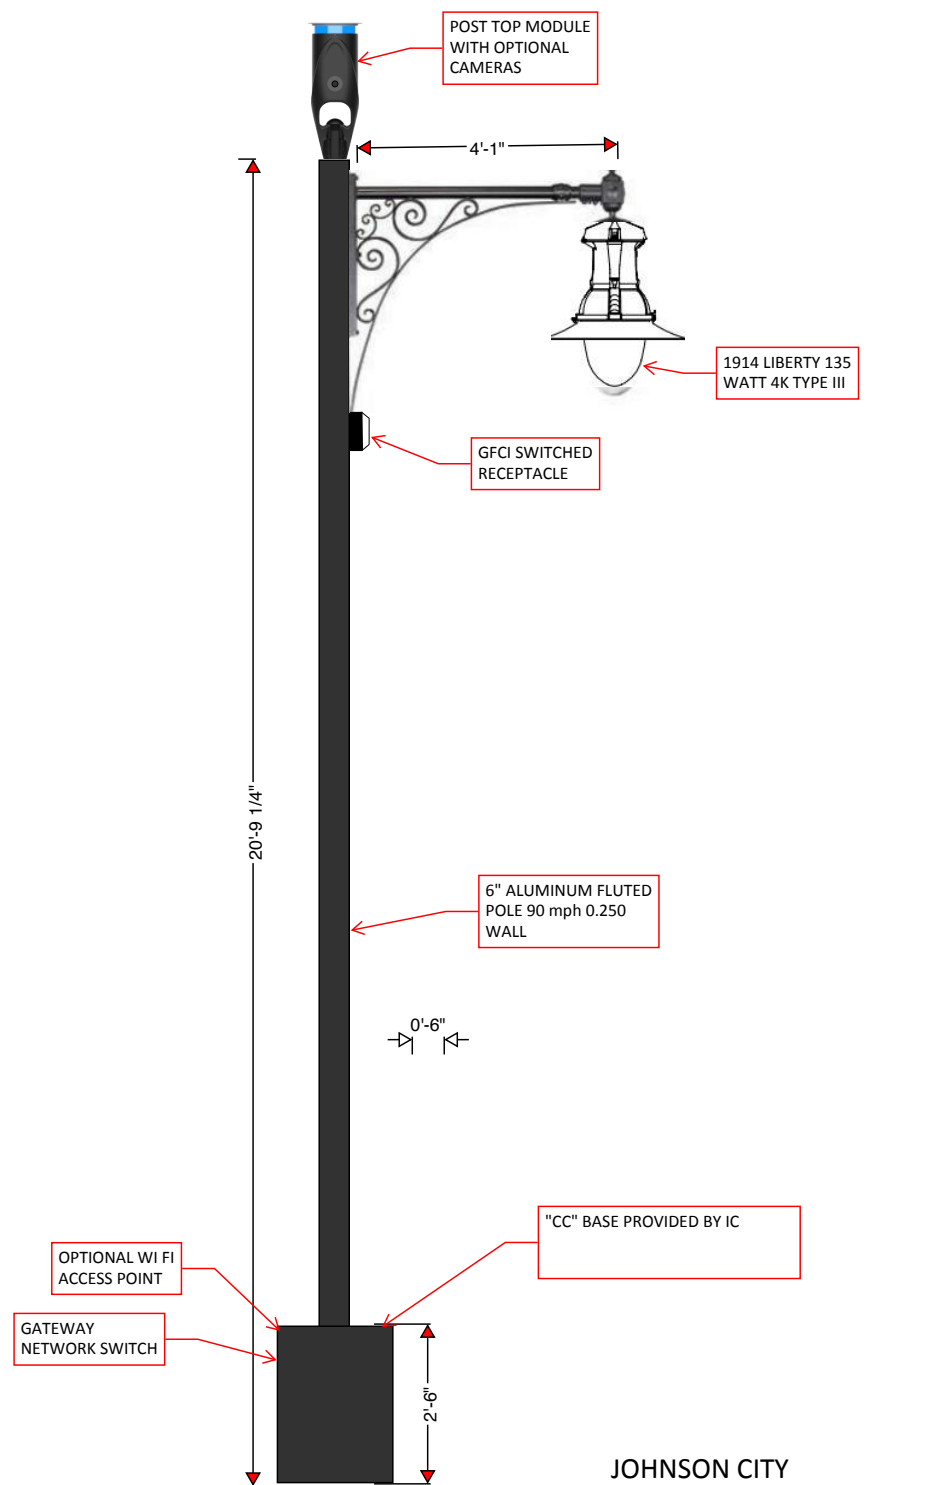

TYPICAL DESIGN GUIDE FOR INTELLISTREETS LAYOUTS
 INCLUDES POLE NUMBERS, GATEWAY ASSIGNMENTS
 FEATURES AND FIBER LANDING LOCATIONS. INTELLISTREETS
 FEATURES 4g, 5g and ETHERNET CONNECTIVITY

JOHNSON CITY
WALNUT STREET
INTELLISTREETS POLE
WITH POST TOP MODULE