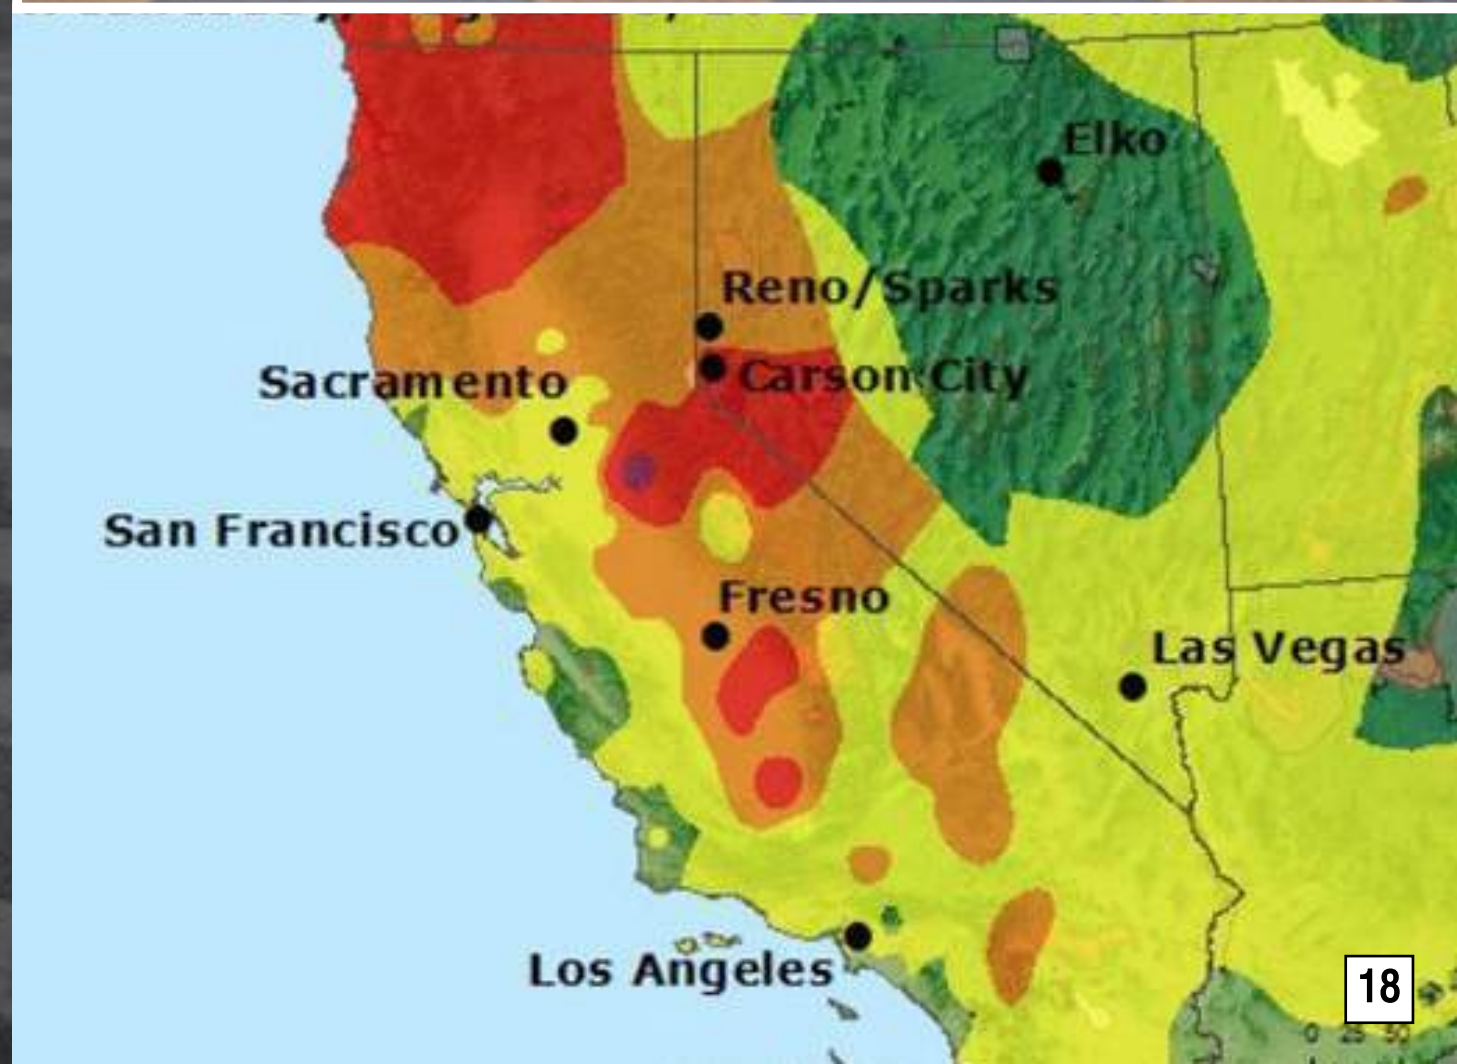

Pedestrian Counting

- Counts direction & number of pedestrians in real time
- Populates a database for analysis, and machine learning
- May be used to identify crowd formation and trigger automated Intellistreets responses

Air Quality Sensors

- Reports all typical particulates and gases that make up the National Weather service rating
- Reports can trigger the LED Banners to display air quality in near real time
- For life threatening gases or particulates, the system can report by email, and trigger messaging by audio, video and light Beacons