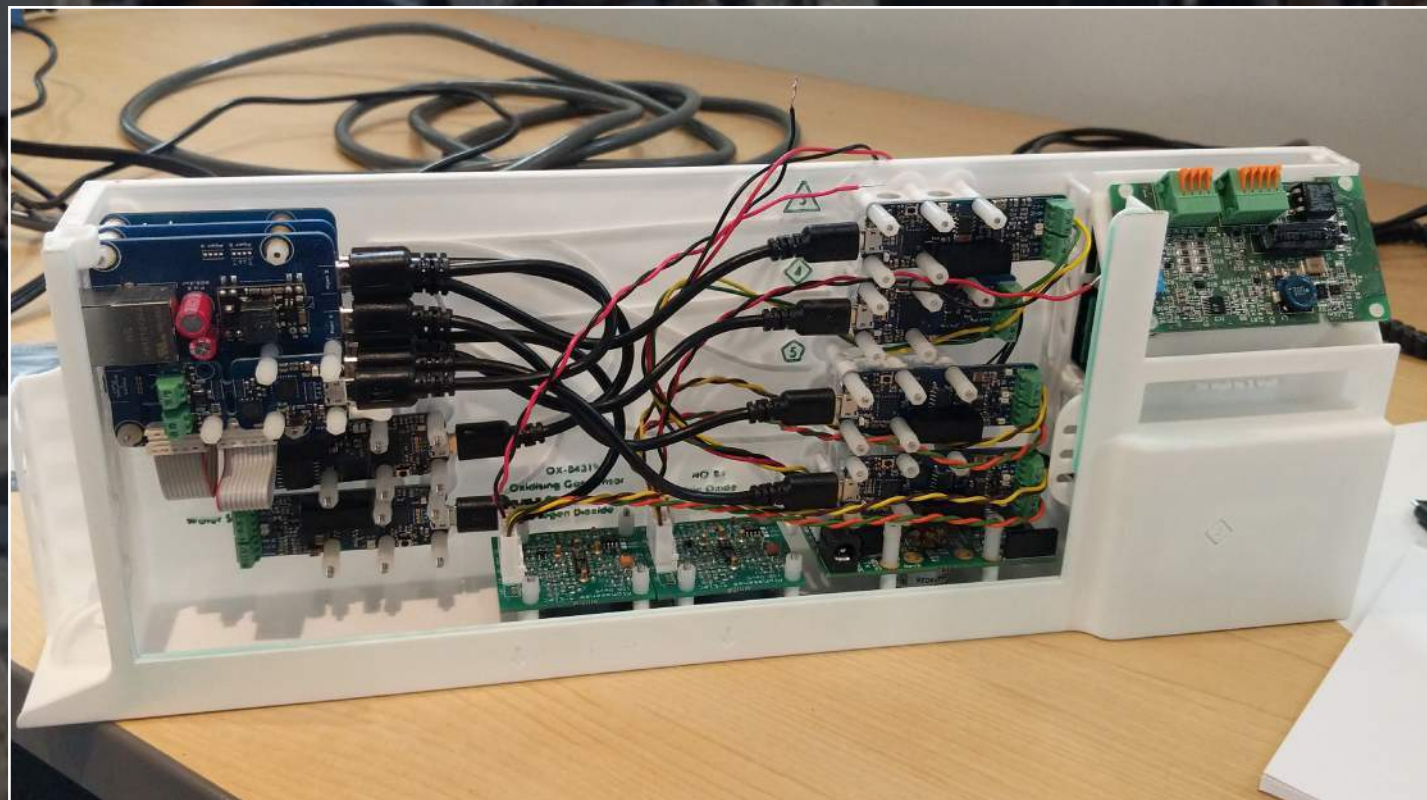

Key components of this system include:

- Record on motion
- 360-degree fixed view with digital zoom
- Output audio messages
- Used for snow and other emergencies, traffic control, flooding, crowd control
- Can trigger the LED Banners and beacons

Post Top Module

Enables all Intellistreets features and concealed cameras

Intellistreets Smart Arm Series

- Pedestrian Counting System
- Air Quality Sensors
- Water Sensors
- Weather Sensors

At-Edge Environmental Processing Hub

Pedestrian Counting

Air Quality Sensors

Pedestrian Counting

- Counts direction & number of pedestrians in real time
- Populates a database for analysis, and machine learning
- May be used to identify crowd formation and trigger automated Intellistreets responses