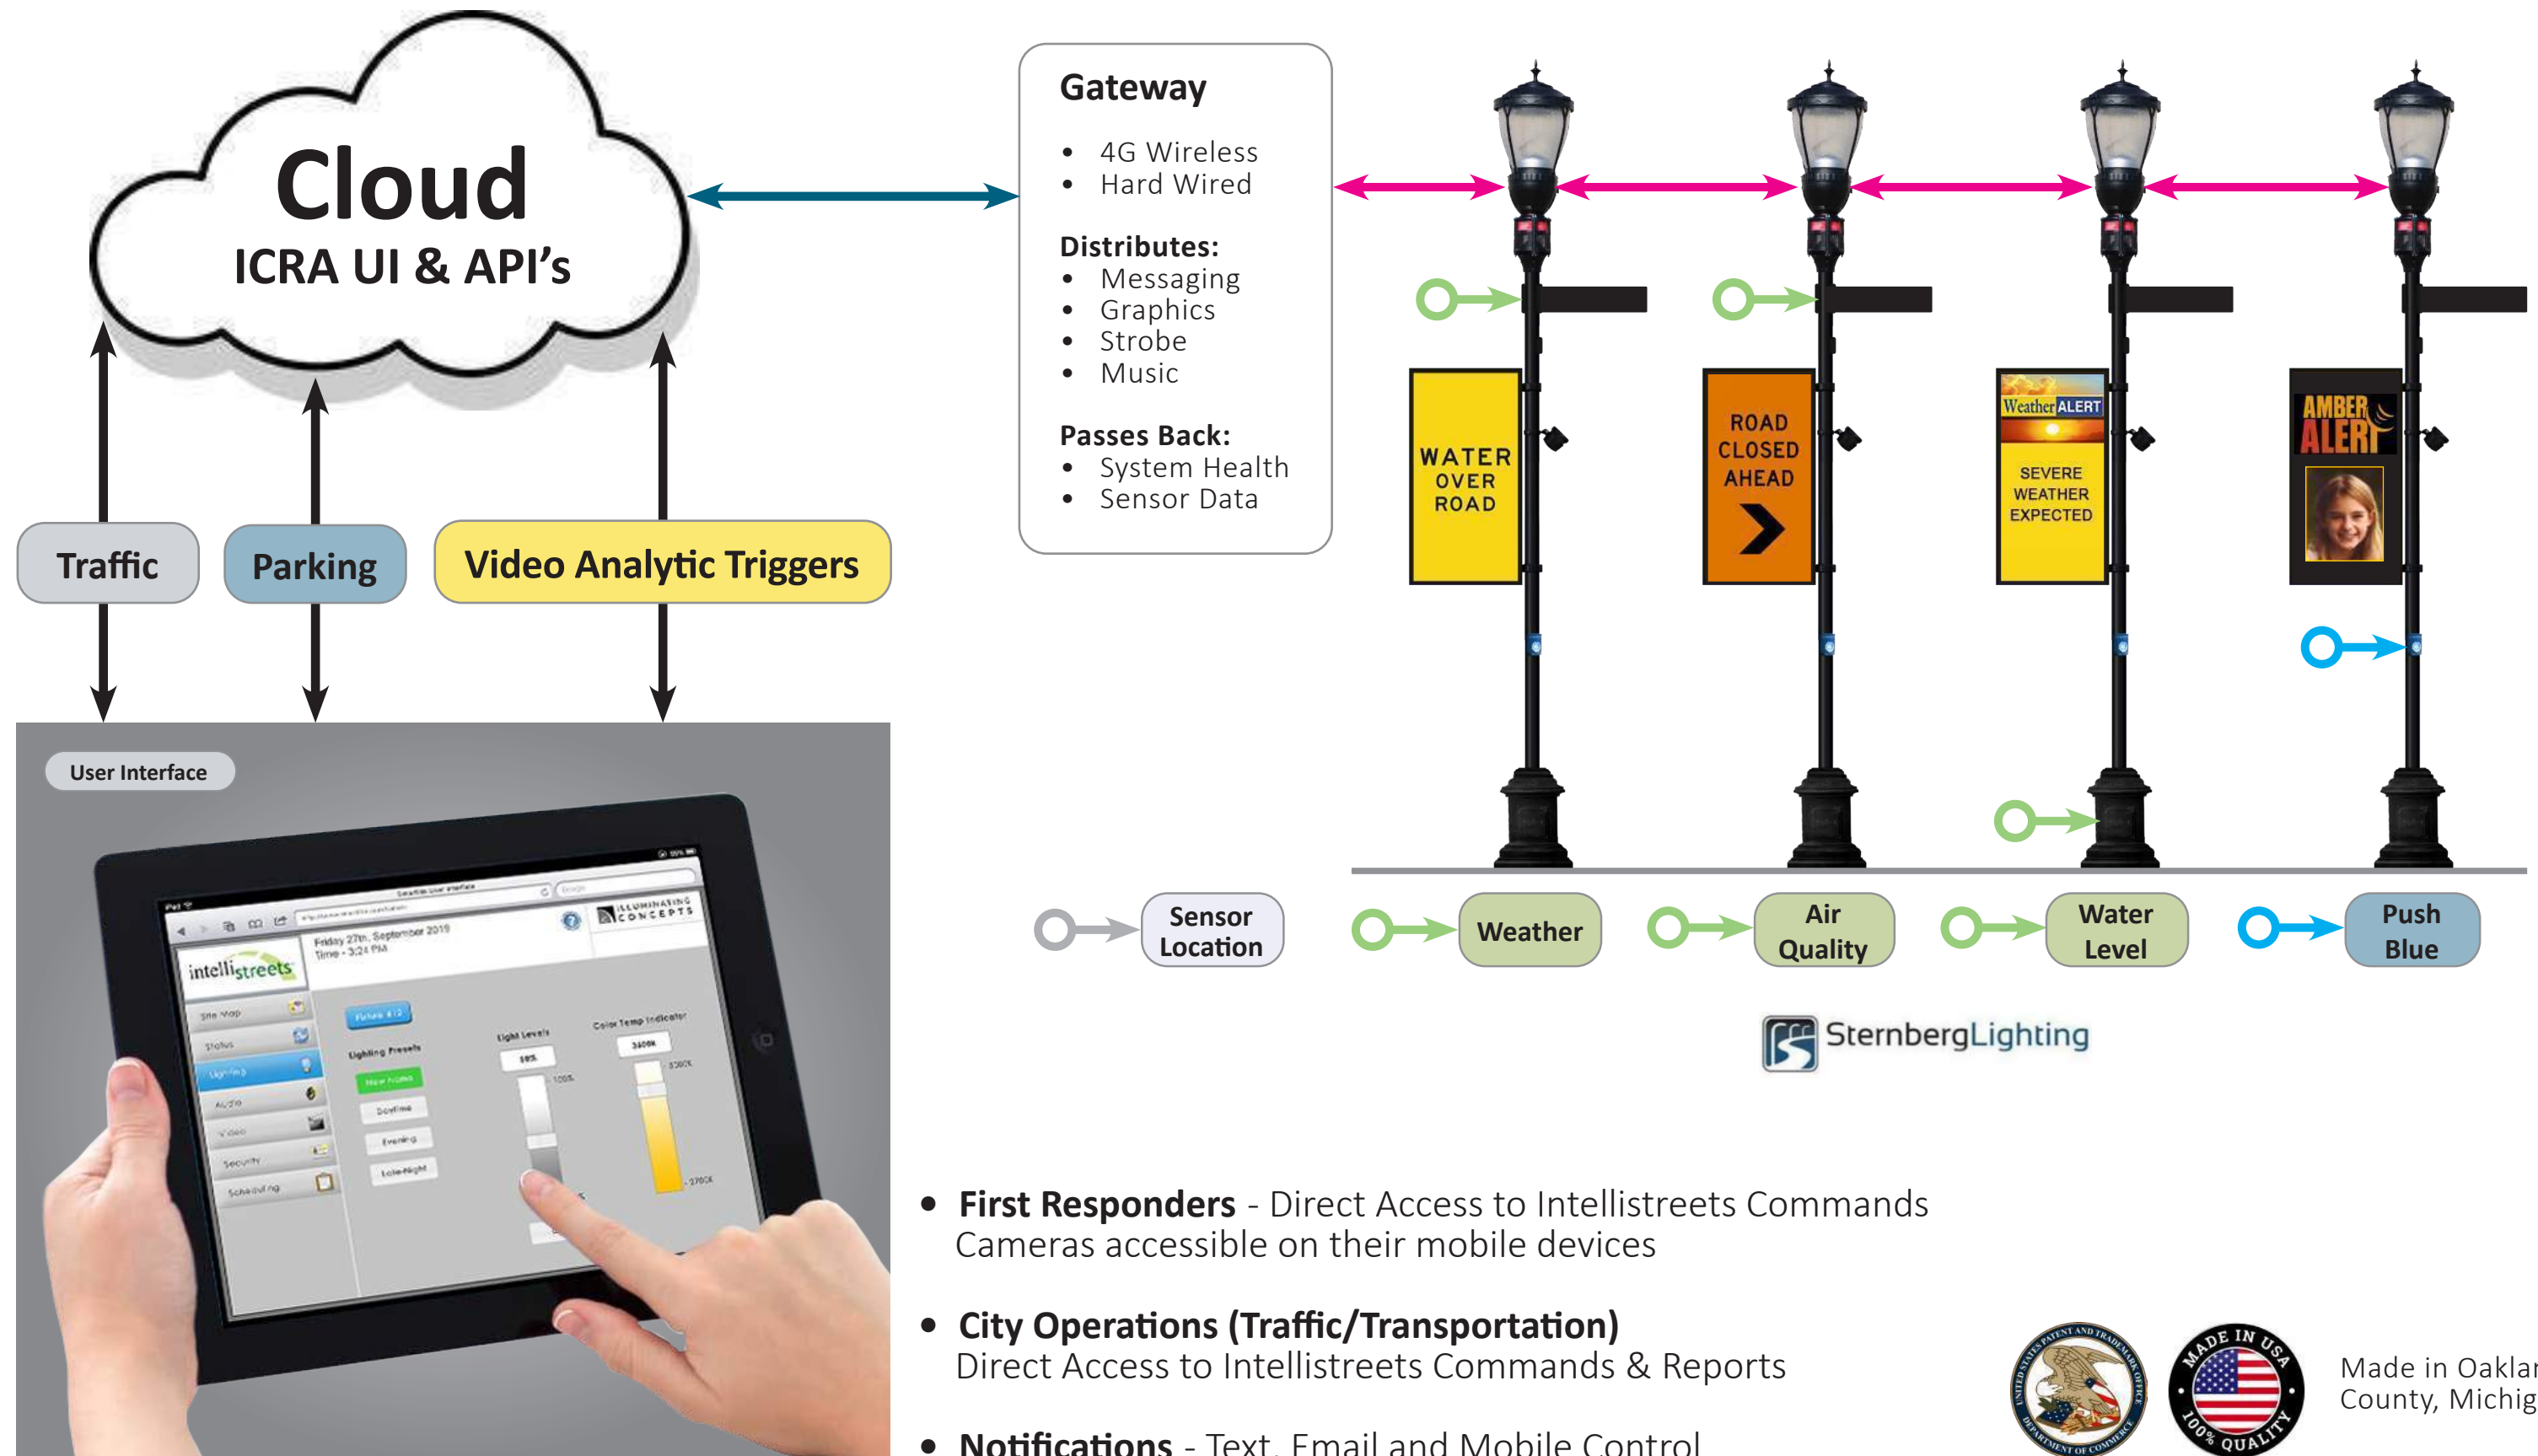

Digital Signage

Way Finding, Traffic Direction, Alert Notification, Civic Information, Revenue Generation (via Advertising)

Dynamic Lighting

Color Changing Flood Lights

"Push Blue" Emergency Call Station

Emergency Call Station

Environmental Sensors

Water Detection, Air Quality and Weather Station

The Intellistreets PTM controls any luminaire with all Intellistreets Features

TECH BASE for:

WiFi AP

Push Blue

Camera Power Supply

Network Switch

Gateway and

Alternate Sound System

intellistreets™

Luminaires by SternbergLighting

Intellistreets / Feedback Loop (For All Inputs) All data, functions and features are on one pane of glass

- **First Responders** - Direct Access to Intellistreets Commands
Cameras accessible on their mobile devices
- **City Operations (Traffic/Transportation)**
Direct Access to Intellistreets Commands & Reports
- **Notifications** - Text, Email and Mobile Control

Made in Oakland County, Michigan

Intellistreets system (ECM) included in luminaire or Post Top Module - Standard Features

Wireless Network

Embedded in luminaire or surface mount Post Top Module
Dual Radio System - load balances network
Self Healing Mesh Network
800 MHz Processor
8 Gig On-Board Removable Storage - upgradable
Multi-sensor Integrated Inputs
Individually Addressable
Web based control
Non-proprietary broadcast frequencies
GPS coordinates on Google Map
802.15.4 dynamic mesh
Range between gateway and first node - 300 feet