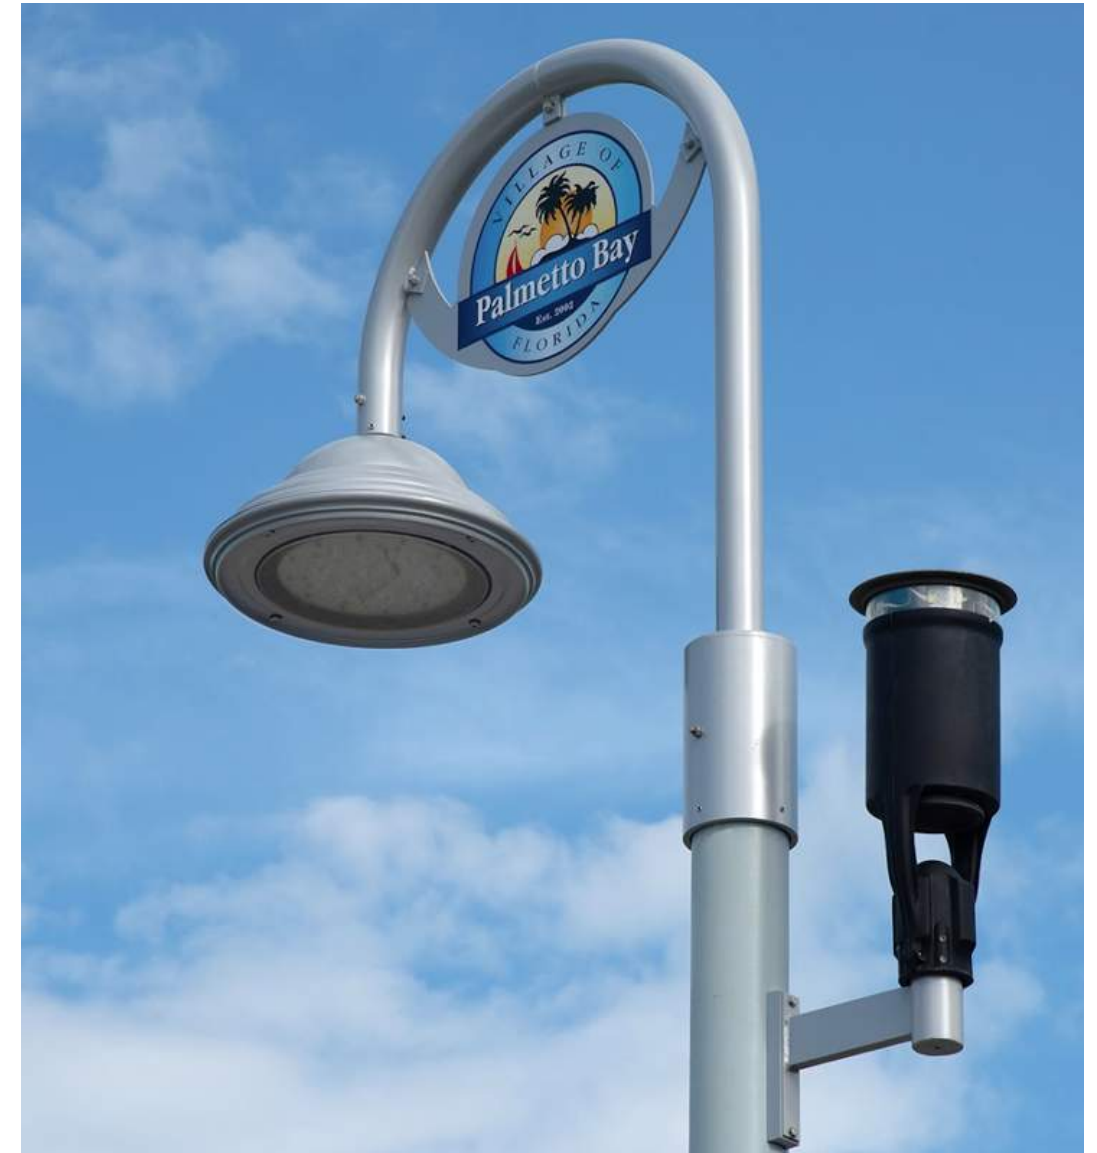

VILLAGE OF PALMETTO BAY, FLORIDA

STANDARD FEATURES INCLUDED: LIGHTING CONTROL AND DIMMING, FULL RANGE HI DEFINITION AUDIO, WAYFINDING INDICATOR LIGHTS, SWITCHED RECEPTACLES, COLOR CONTROLLER AND SENSOR INPUTS

SternbergLighting

intellistreets™