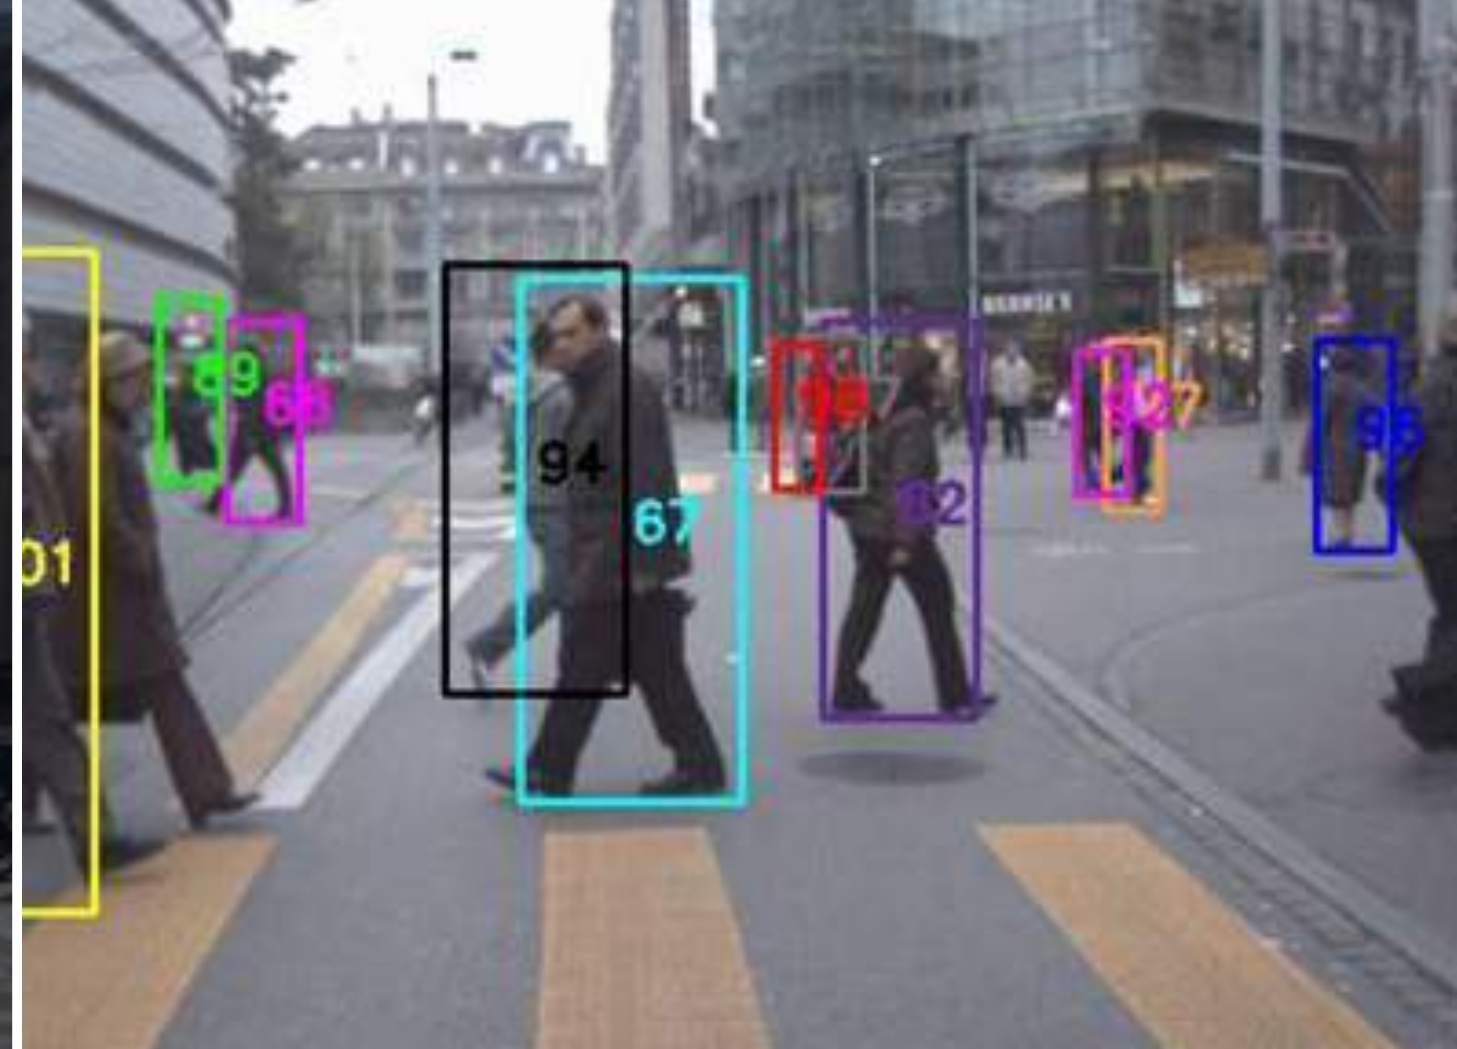

Pedestrian Counting

- Counts direction & number of pedestrians in real time
- Populates a database for analysis, and machine learning
- May be used to identify crowd formation and trigger automated Intellistreets responses

Air Quality Sensors

- Reports all typical particulates and gases that make up the National Weather service rating
- Reports can trigger the LED Banners to display air quality in near real time
- For life threatening gases or particulates, the system can report by email, and trigger messaging by audio, video and light Beacons