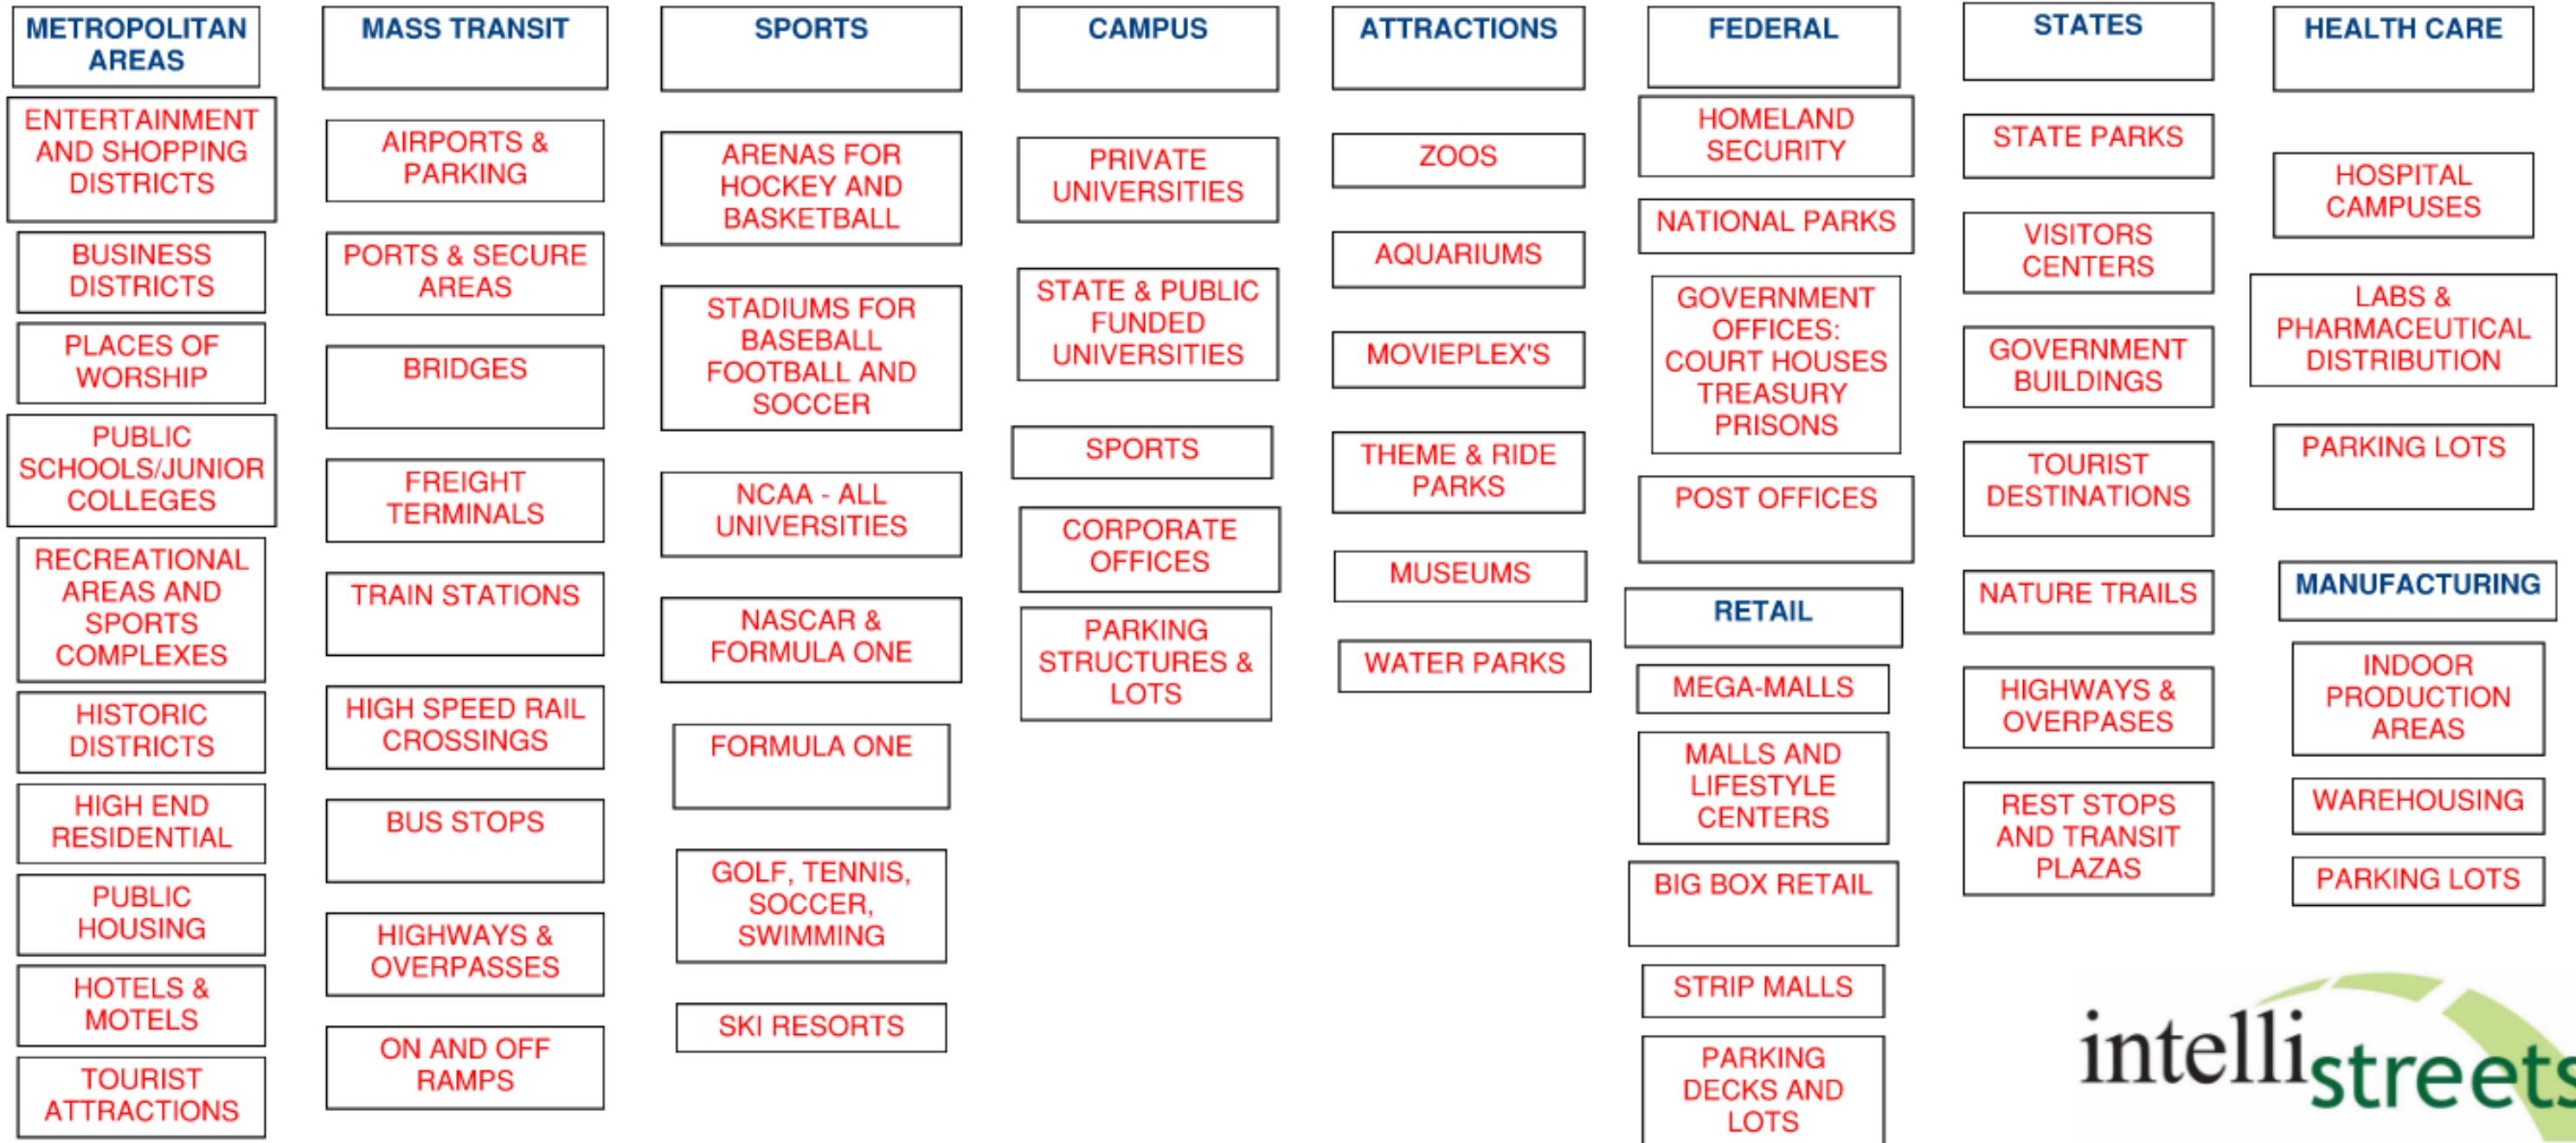

INTELLISTREETS MARKETS BY SECTOR