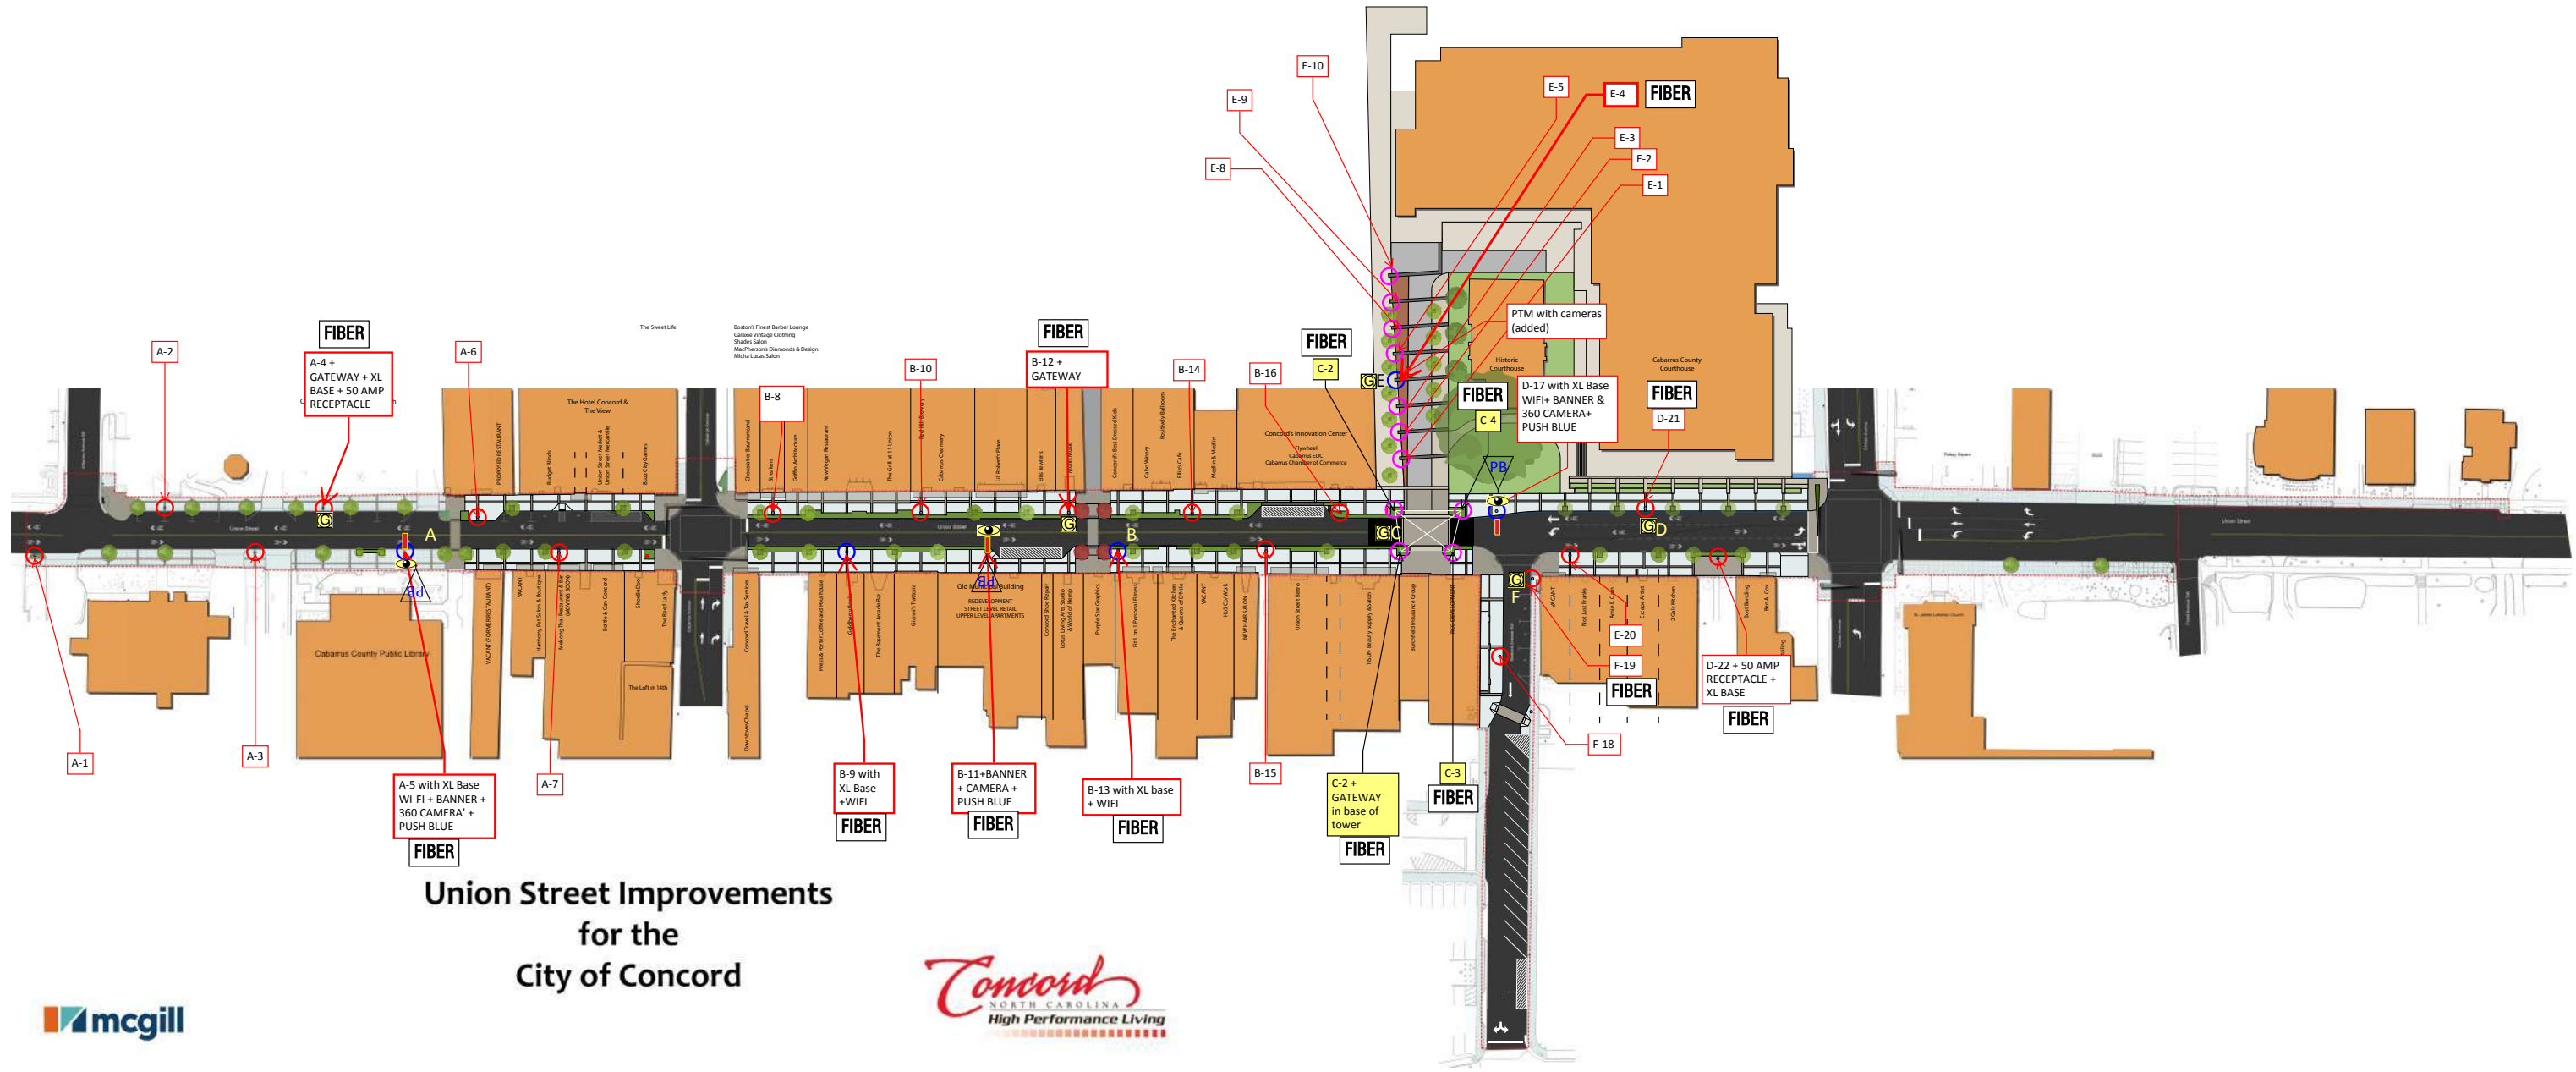

TYPICAL DESIGN GUIDE FOR INTELLISTREETS LAYOUTS
INCLUDES POLE NUMBERS, GATEWAY ASSIGNMENTS
FEATURES AND FIBER LANDING LOCATIONS. INTELLISTREETS
FEATURES 4g, 5g and ETHERNET CONNECTIVITY