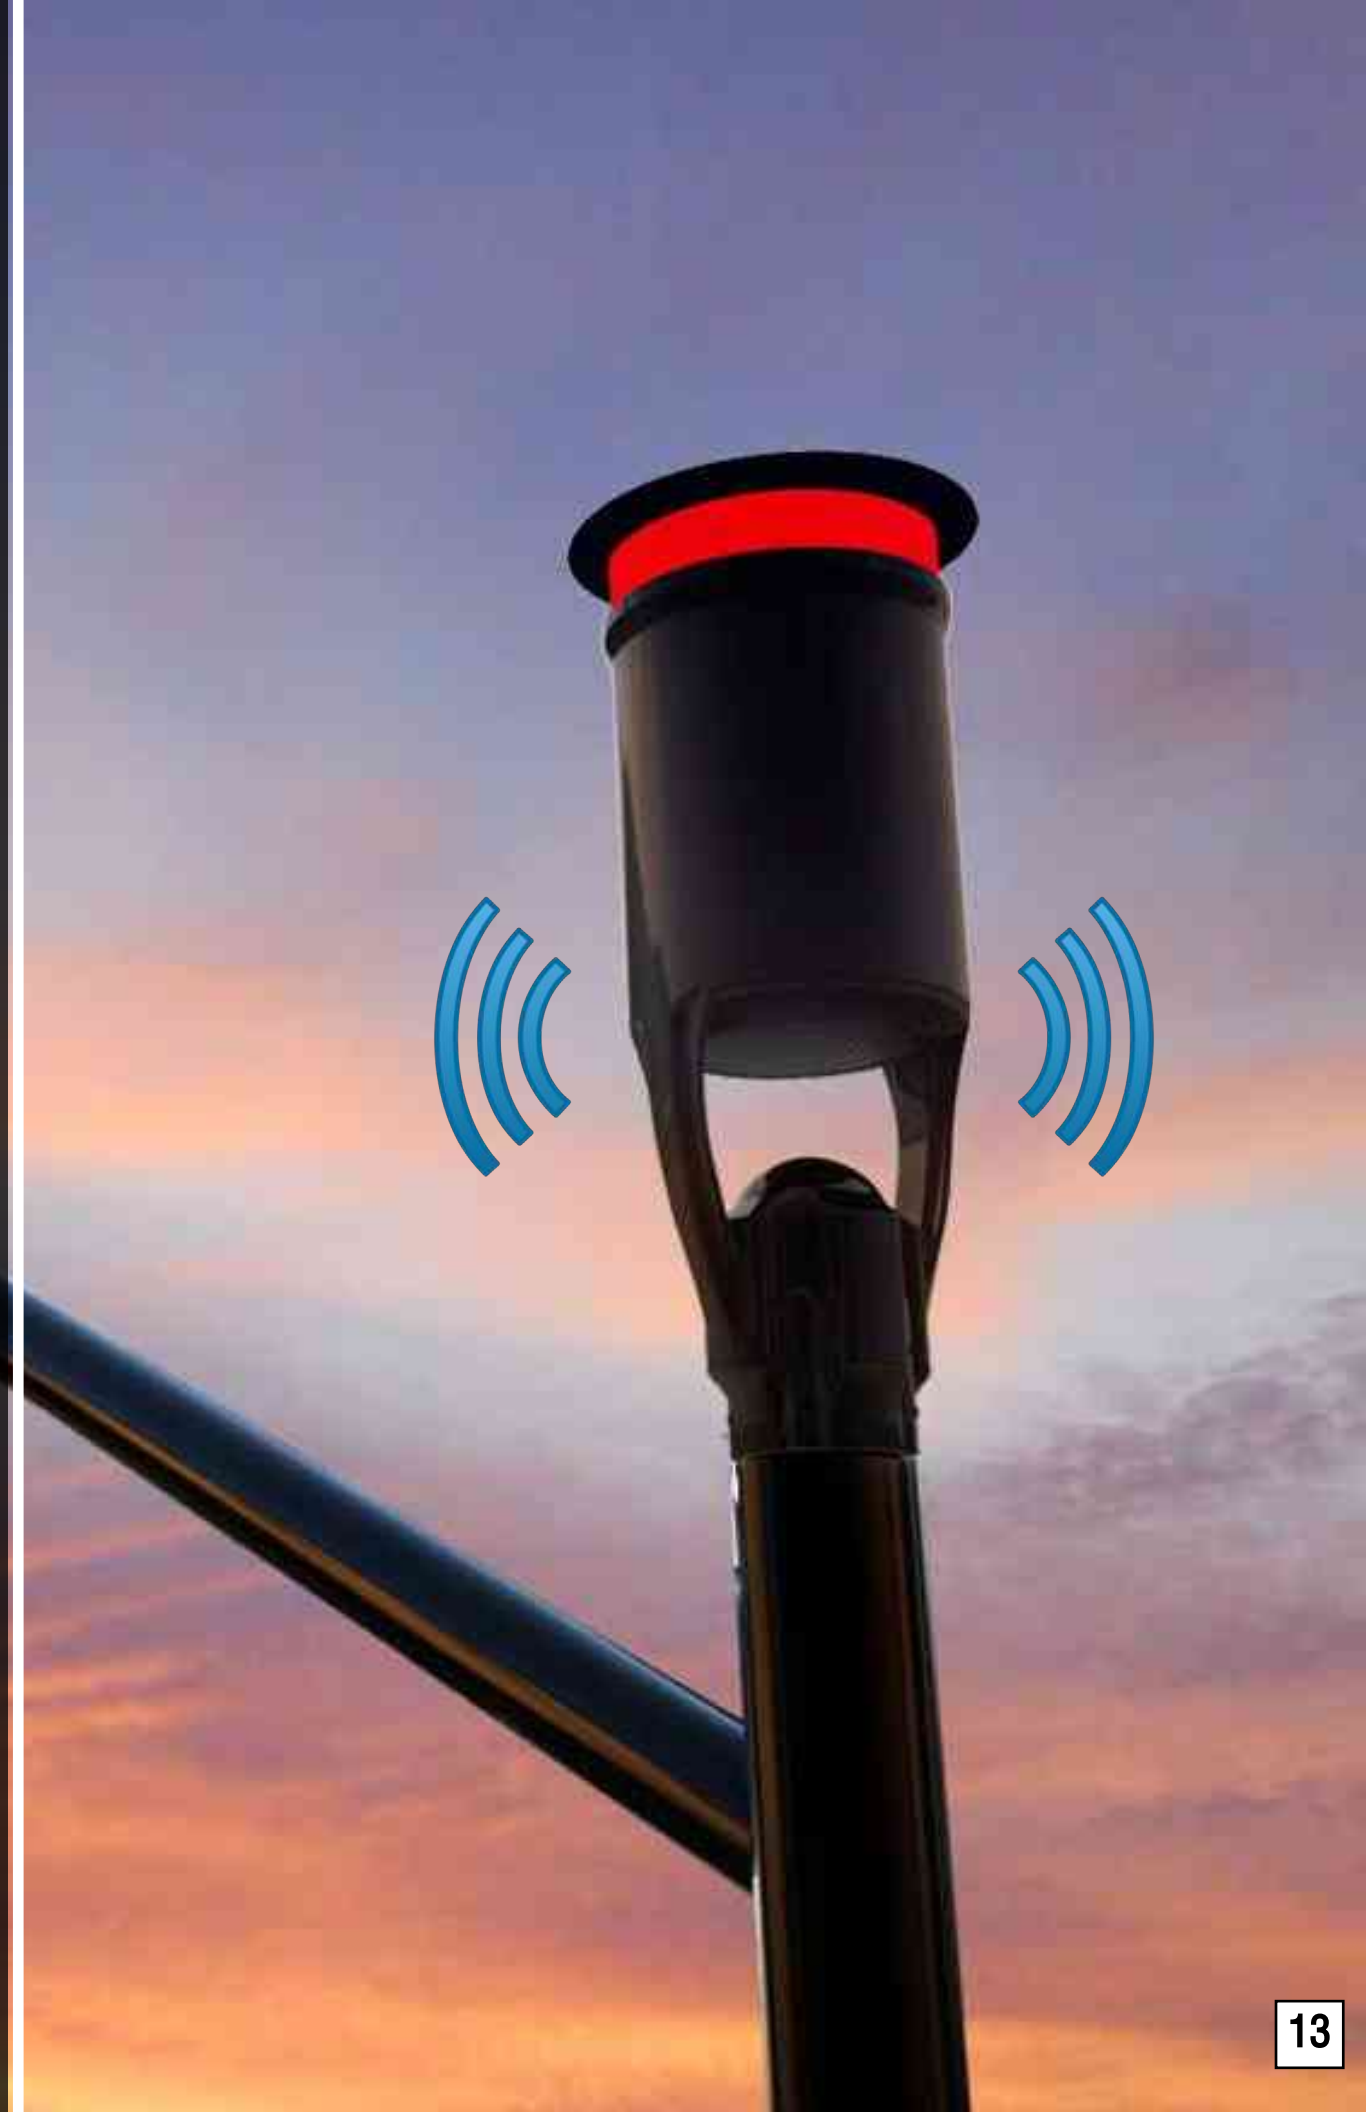

Audio Control

- Announcements for public safety, weather alerts
- Play lists of audio tracks
- Commercial Public Radio style “brought to you by” ads
- Community announcements for coming events
- Re-play of local school bands, and orchestras
- Holiday parades and events of any type