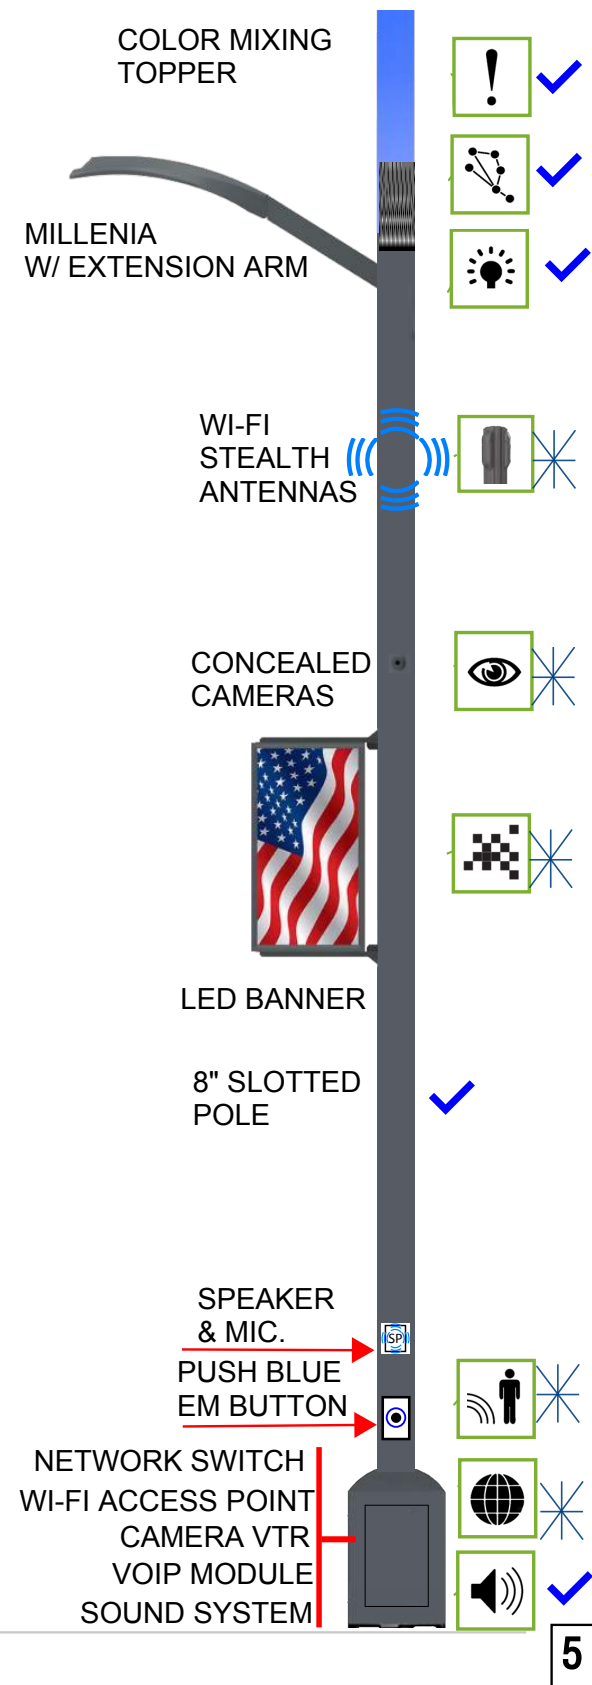

ICID INDUSTRIAL DESIGN AND DOCUMENTATION

custom pole, luminaire and tech base

4.5 PRODUCT INFORMATION

Roadway Luminaire Smart Pole

- Image Sensors
- RGB Color Mixing
- Controlled Receptacle
- Digital LED Banner
- "Push Blue" Emergency Call Station
- Lighting Control
- Wireless Mesh Transceiver
- Concealed Placement Speaker (CPS)
- Wi-Fi System
- Environmental Sensors
- Optional
- Standard